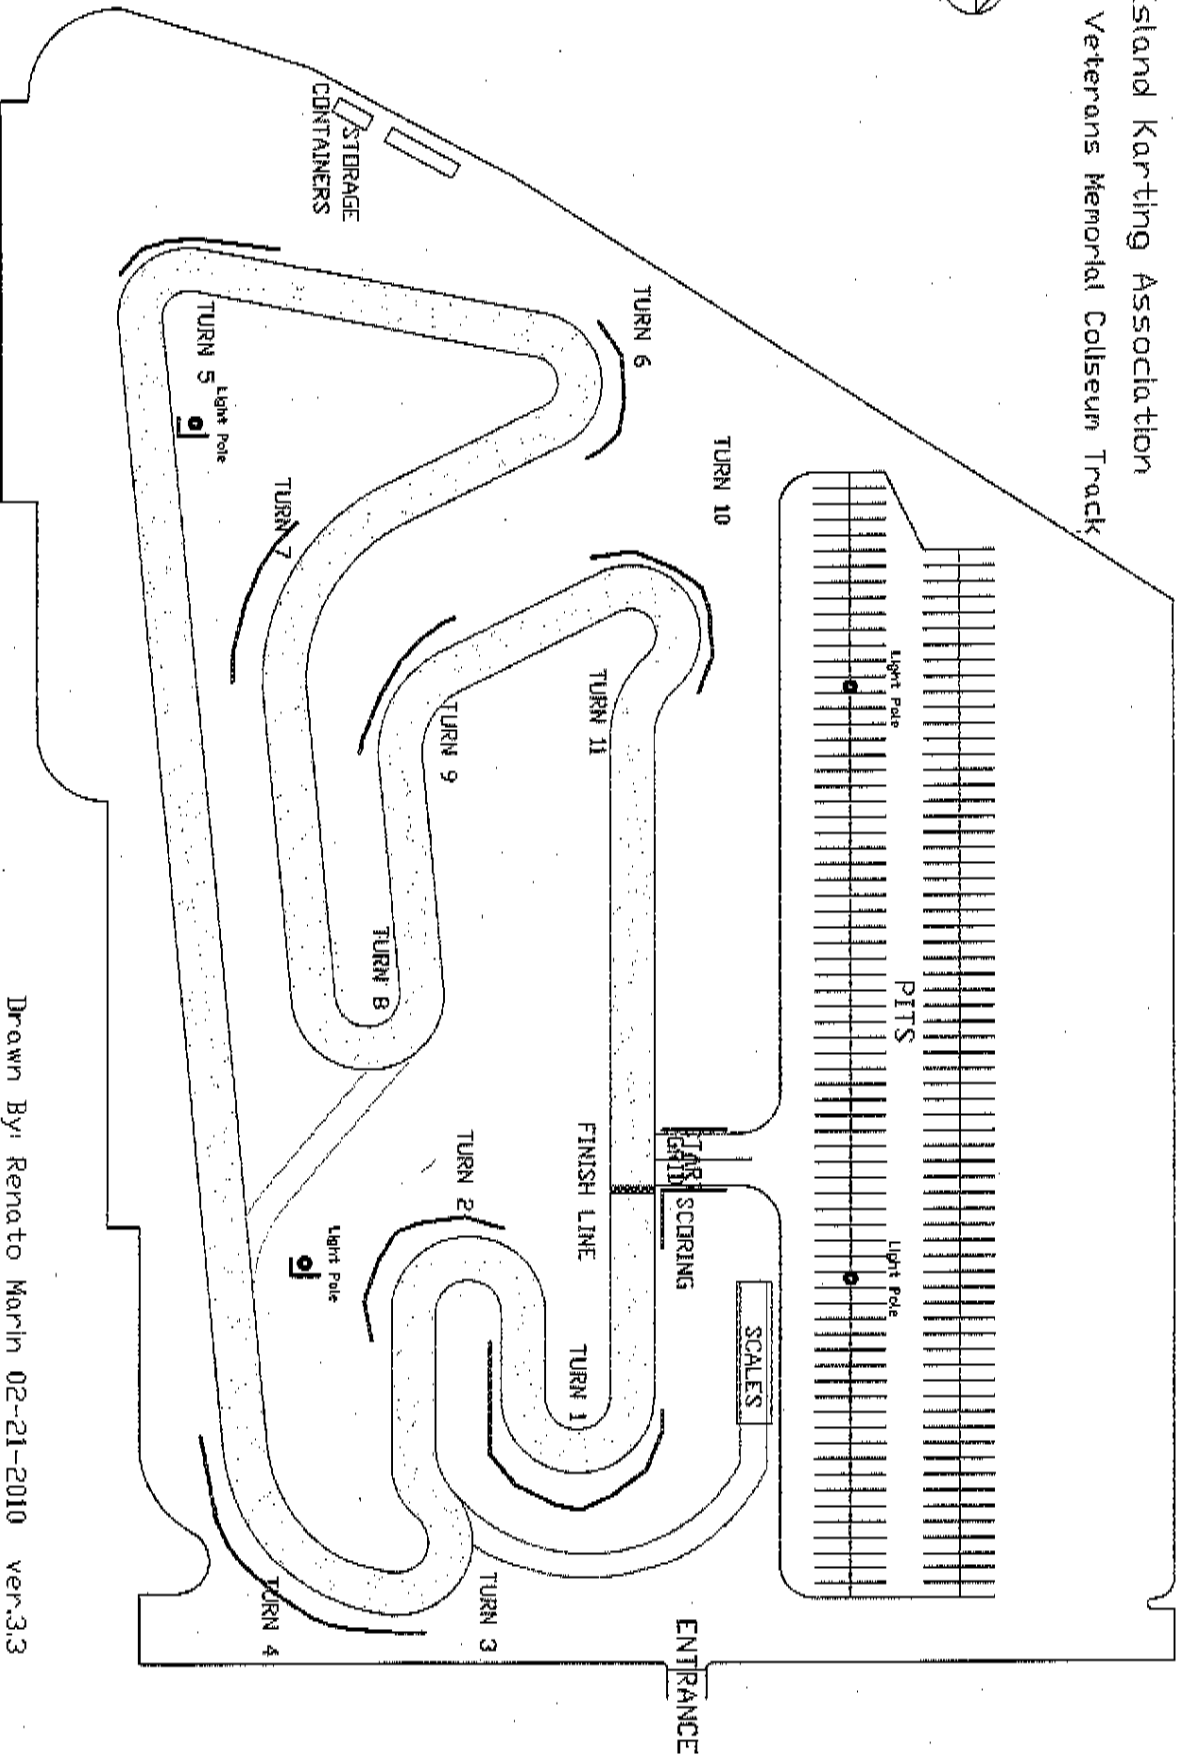

Long Island Karting Association  
Nassau Veterans Memorial Coliseum Track

Drawn By: Renato Marlin 02-21-2010 ver.3.3